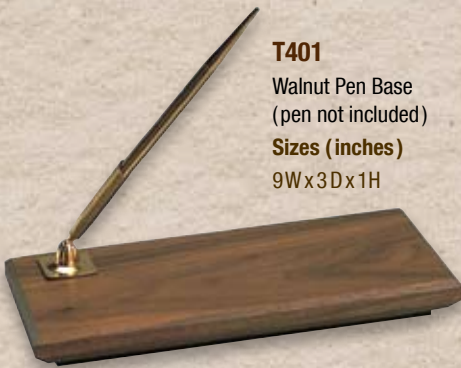

COMPONENT BASES

T224

Solid Oak Base 1.38" H
Sizes Available (inches)
 4x8, 5x10, 5x12, 6x13,
 7.5x15, 8.5x17

T204BK

Black Lacquered Base 1.38" H
Sizes Available (inches)
 4x8, 5x10, 6x13, 7.5x15,
 8.5x17

T204

Solid Walnut Base 1.38" H
Sizes Available (inches)
 4x8, 4x11, 5x10, 5x12,
 6x13, 7.5x15, 8.5x17

T204R

Walnut Stained Rosewood
 Base 1.38" H
Sizes Available (inches)
 4x8, 5x10

+ Custom sizes also available. Please contact our office for details.

DESK ACCESSORIES & GIFT ITEMS

T401

Walnut Pen Base
 (pen not included)
Sizes (inches)
 9Wx3Dx1H

T406

Walnut Tray Stand
Sizes (inches)
 10Wx5Dx8.75H

T408

Walnut Book Ends
Sizes (inches)
 3.5Wx6.5Dx6H

G-107