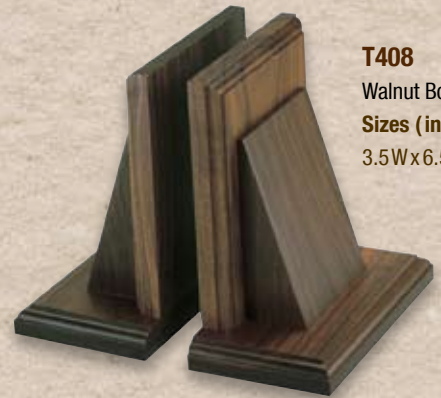

Solid Walnut Base 1.38" H
Sizes Available (inches)
 4x8, 4x11, 5x10, 5x12,
 6x13, 7.5x15, 8.5x17

T204R

Walnut Stained Rosewood
 Base 1.38" H
Sizes Available (inches)
 4x8, 5x10

+ Custom sizes also available. Please contact our office for details.

DESK ACCESSORIES & GIFT ITEMS

T401

Walnut Pen Base
 (pen not included)
Sizes (inches)
 9Wx3Dx1H

T406

Walnut Tray Stand
Sizes (inches)
 10Wx5Dx8.75H

T408

Walnut Book Ends
Sizes (inches)
 3.5Wx6.5Dx6H

G-107

Walnut Gavel Stand
Sizes (inches)
 11.25Wx4.25D

G-103

Walnut Gavel
Sizes (inches)
 10L

G-106M

Walnut Gavel Band

G-104

Walnut Gavel Block
Sizes (inches)
 4 Dia. x 1.38 H

DESK ACCESSORIES & GIFT ITEMS